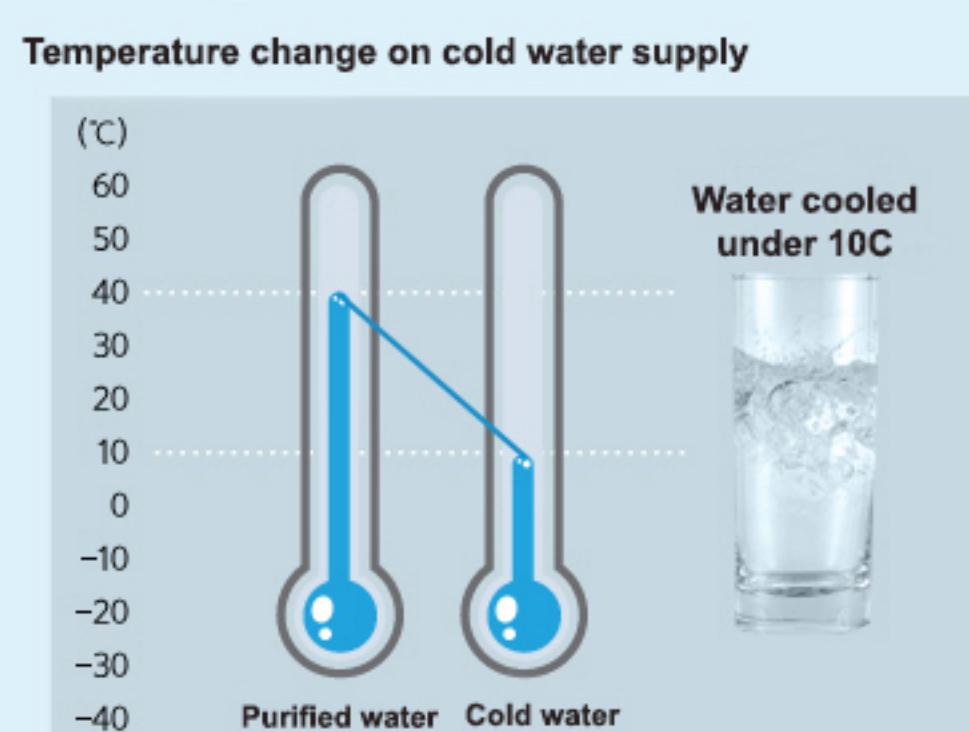

Get purified cold water with direct cooling technology right away!

with sealed icing module using icing technology, cleaning or maintenance is not required, cold water under 10C is supplied.