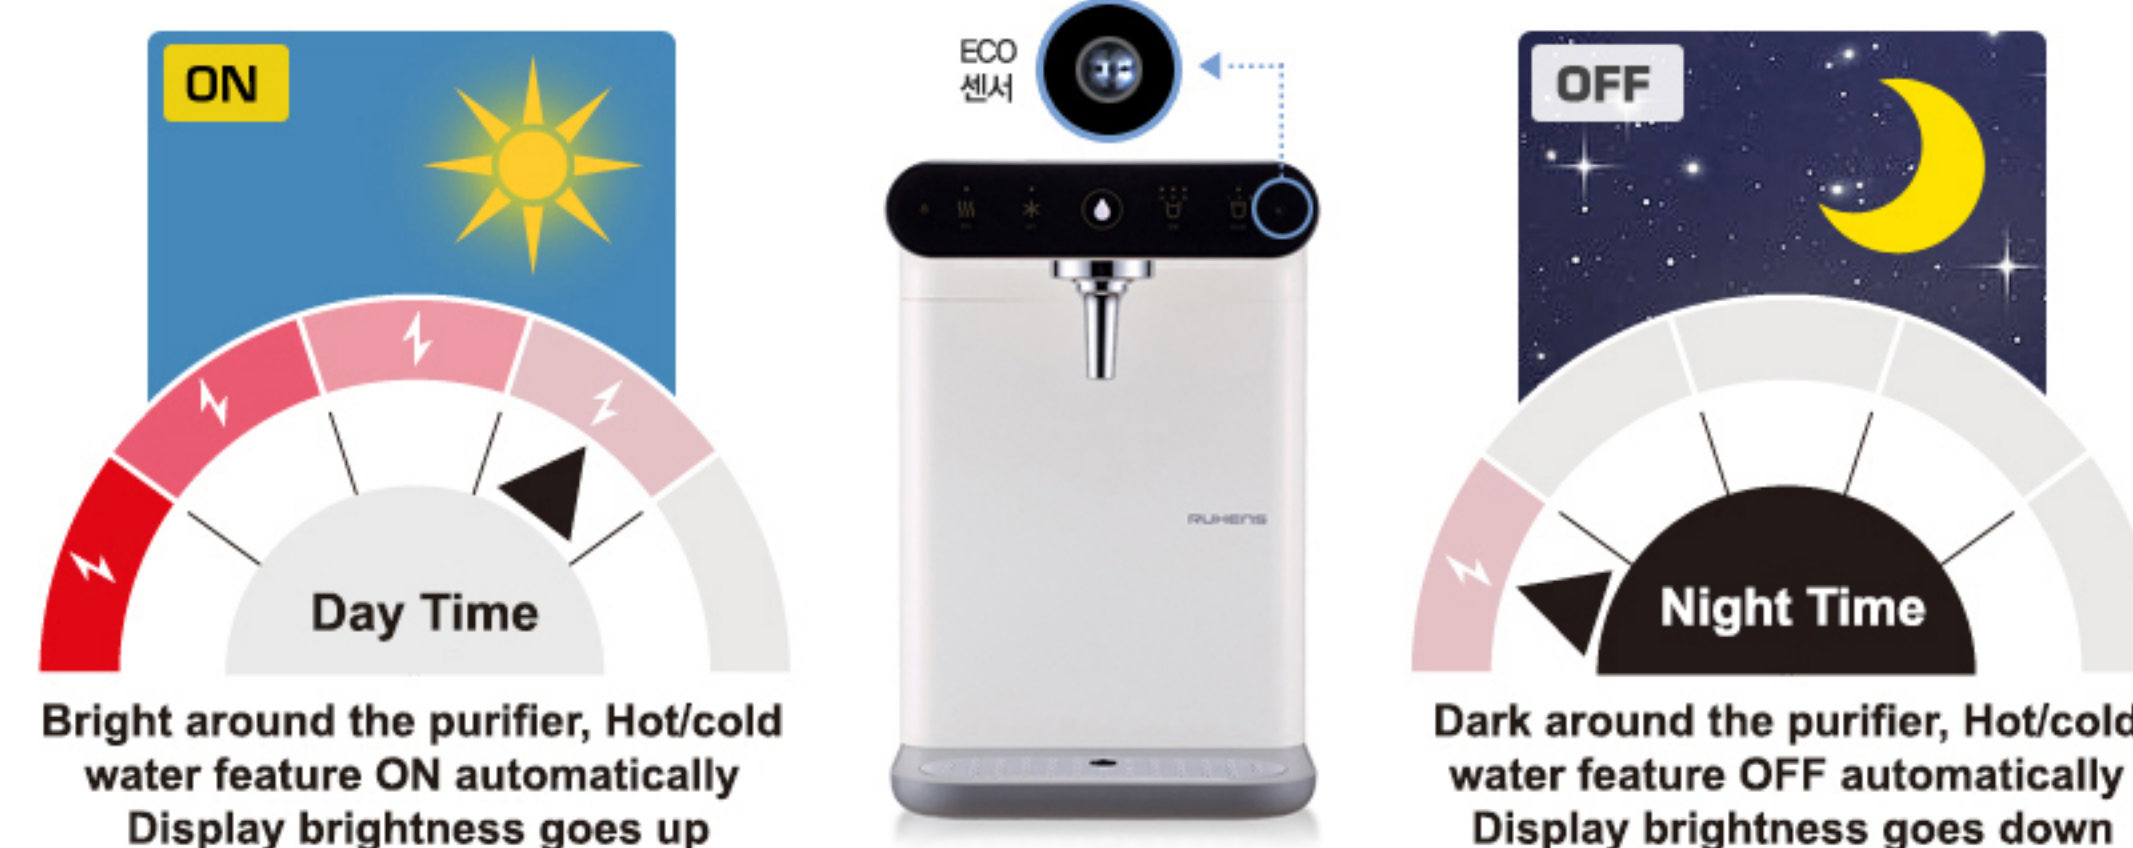

ECO power saving feature with light sensor

ECO feature is a way to reduce electricity used. When set, the purifier will sense the light around and shut down hot/cold water feature and control display brightness when it is dark to reduce electricity usage. When it gets bright again around the product, it will sense the light with ECO and run the purifier.