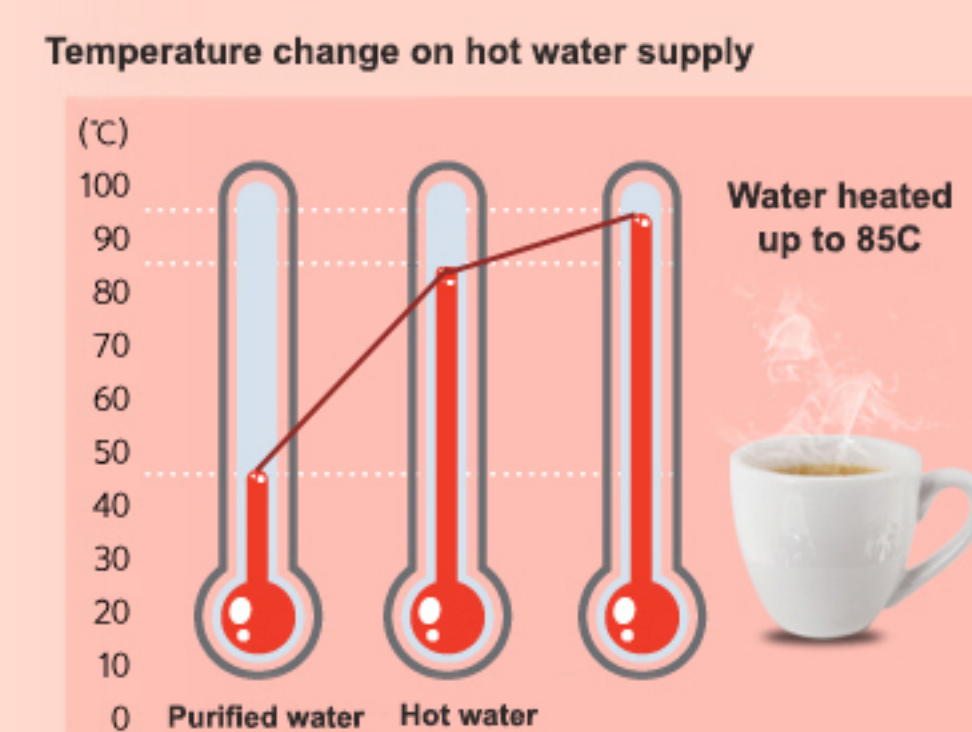

Get purified hot water with direct heating technology right away!

With the heating system, it is more convenient and money saving, choosing the temperature you want to set.